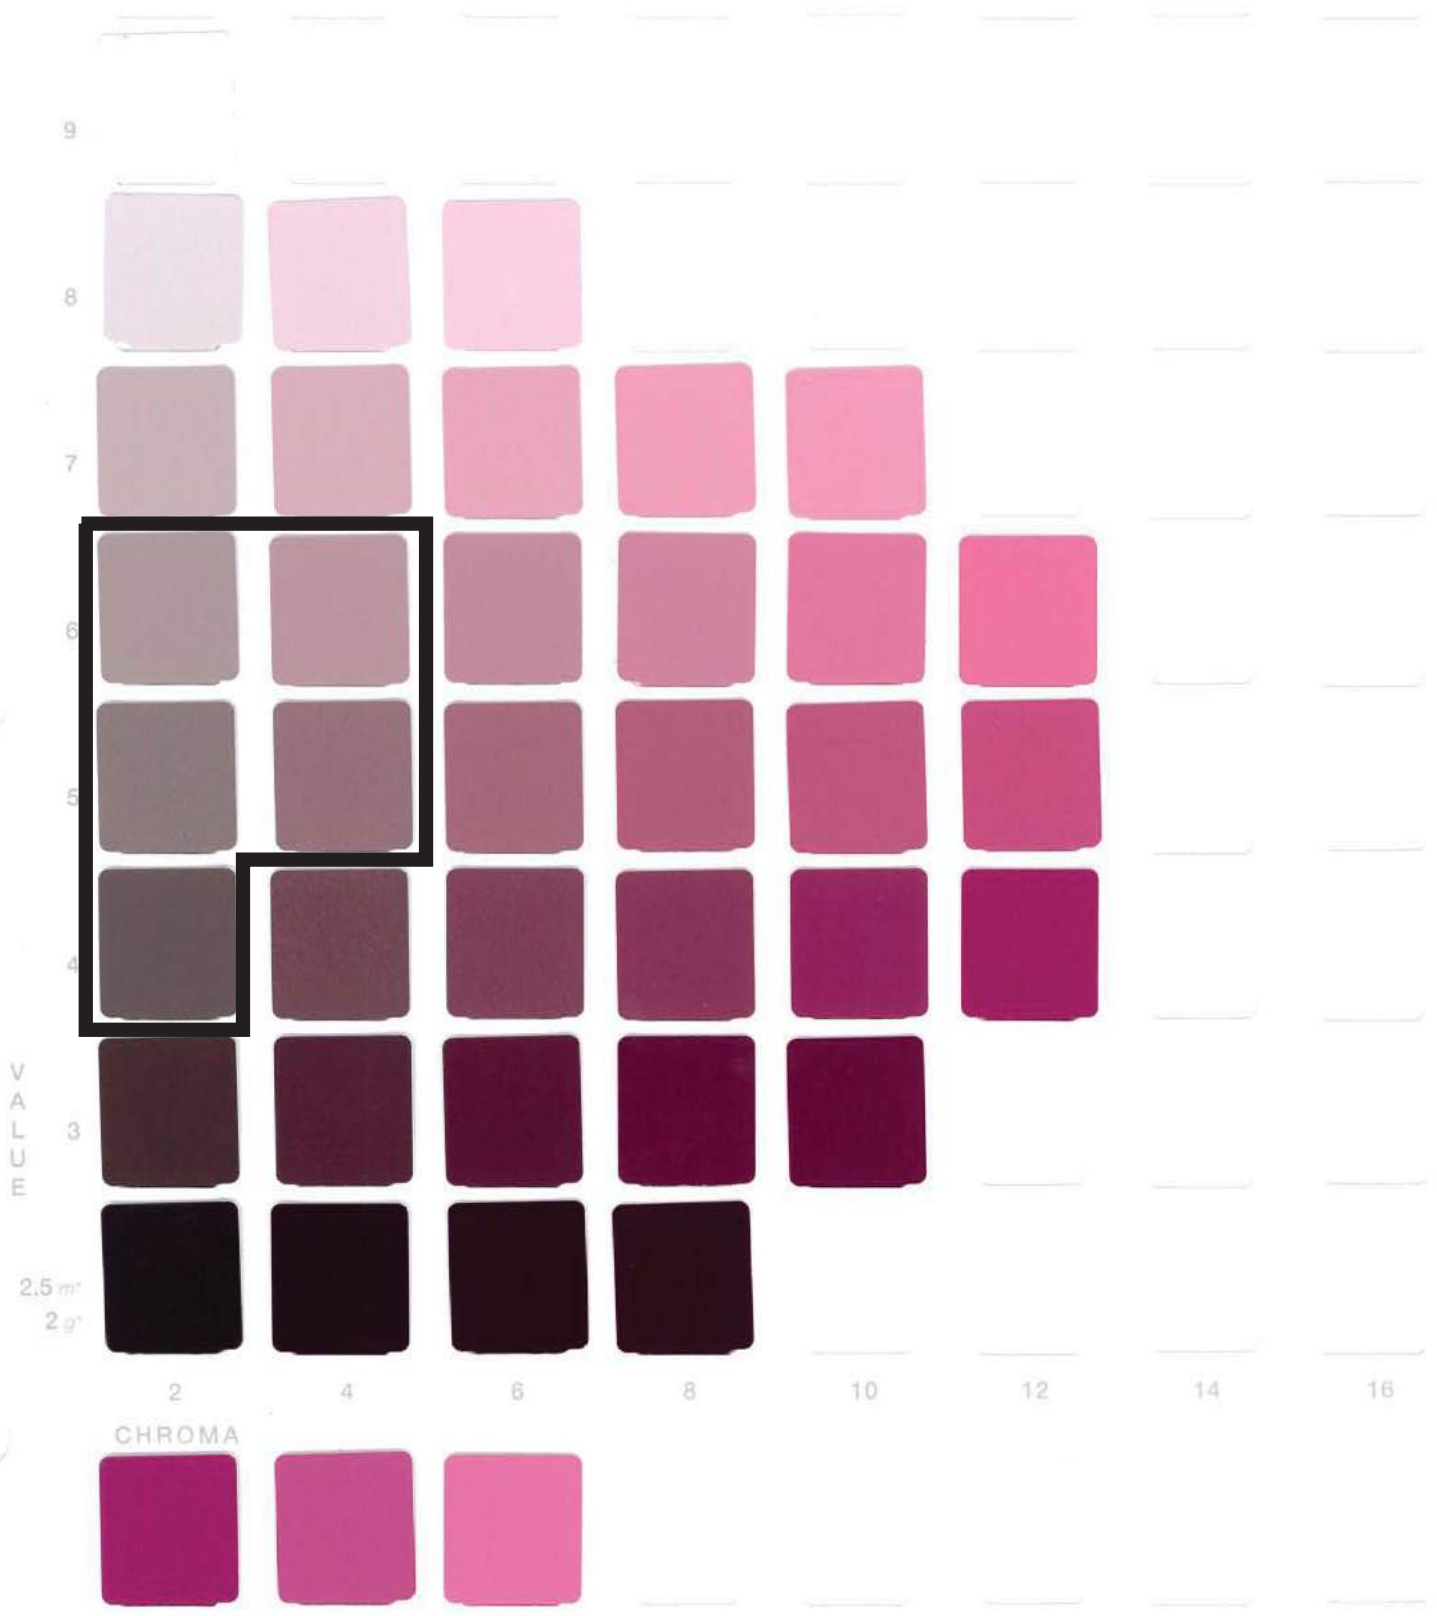

SUPPLEMENTARY COLORS

Exhibit L - Munsell Color Chart

*m = Matte
*g = Glossy

THE MUNSELL BOOK OF COLOR

HUE: 5Y

SUPPLEMENTARY COLORS

Exhibit L - Munsell Color Chart

*m = Matte
*g = Glossy

THE MUNSELL BOOK OF COLOR

HUE: 5GY

Exhibit L - Munsell Color Chart

*m = Matte
*g = Glossy

THE MUNSELL BOOK OF COLOR

HUE: 5G

SUPPLEMENTARY COLORS

Exhibit L - Munsell Color Chart

SUPPLEMENTARY COLORS

Exhibit L - Munsell Color Chart

*m = Matte
*g = Glossy

THE MUNSELL BOOK OF COLOR

HUE: 5PB

Exhibit L - Munsell Color Chart

*m = Matte
*g = Glossy

THE MUNSELL BOOK OF COLOR

HUE: 5P

SUPPLEMENTARY COLORS

Exhibit L - Munsell Color Chart

m = Matte
g = Glossy

THE MUNSELL BOOK OF COLOR

HUE: 5RP

SUPPLEMENTARY COLORS

Exhibit L - Munsell Color Chart