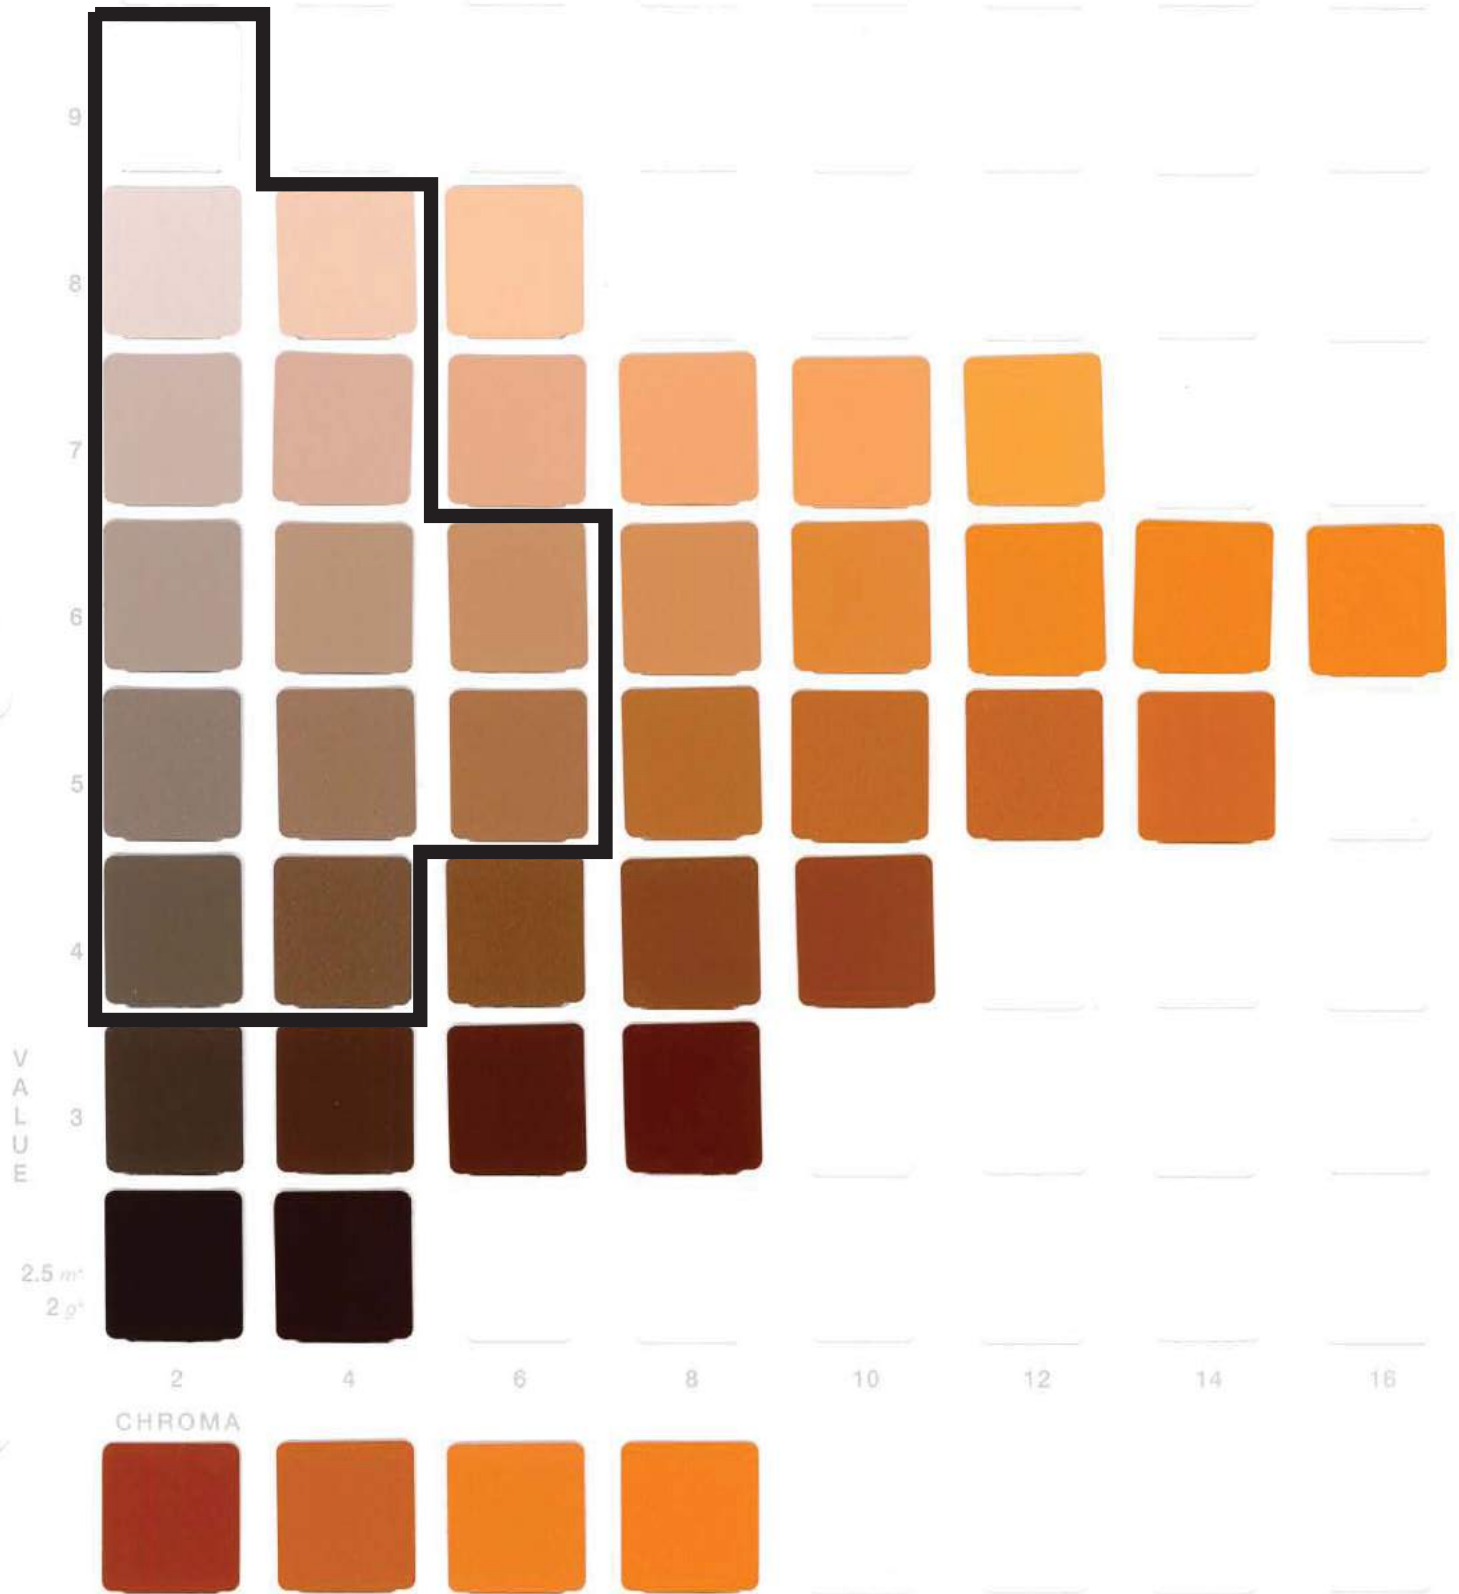

Our Plans Include You

**Farmstead
Munsell Color Chart**

THE MUNSELL BOOK OF COLOR

HUE: 5R

SUPPLEMENTARY COLORS

Exhibit L - Munsell Color Chart

*m = Matte
*g = Glossy

THE MUNSELL BOOK OF COLOR

HUE: 7.5R

SUPPLEMENTARY COLORS

Exhibit L - Munsell Color Chart

*m = Matte
*g = Glossy

THE MUNSELL BOOK OF COLOR

HUE: 2.5YR

SUPPLEMENTARY COLORS

Exhibit L - Munsell Color Chart

^mt = Matte
^gs = Glossy

THE MUNSELL BOOK OF COLOR

HUE: 5YR

SUPPLEMENTARY COLORS

Exhibit L - Munsell Color Chart

*m = Matte
*g = Glossy

THE MUNSELL BOOK OF COLOR

HUE: 7.5YR

SUPPLEMENTARY COLORS

Exhibit L - Munsell Color Chart

*m = Matte
*g = Glossy

THE MUNSELL BOOK OF COLOR

HUE: 5Y

SUPPLEMENTARY COLORS

Exhibit L - Munsell Color Chart

*m = Matte
*g = Glossy