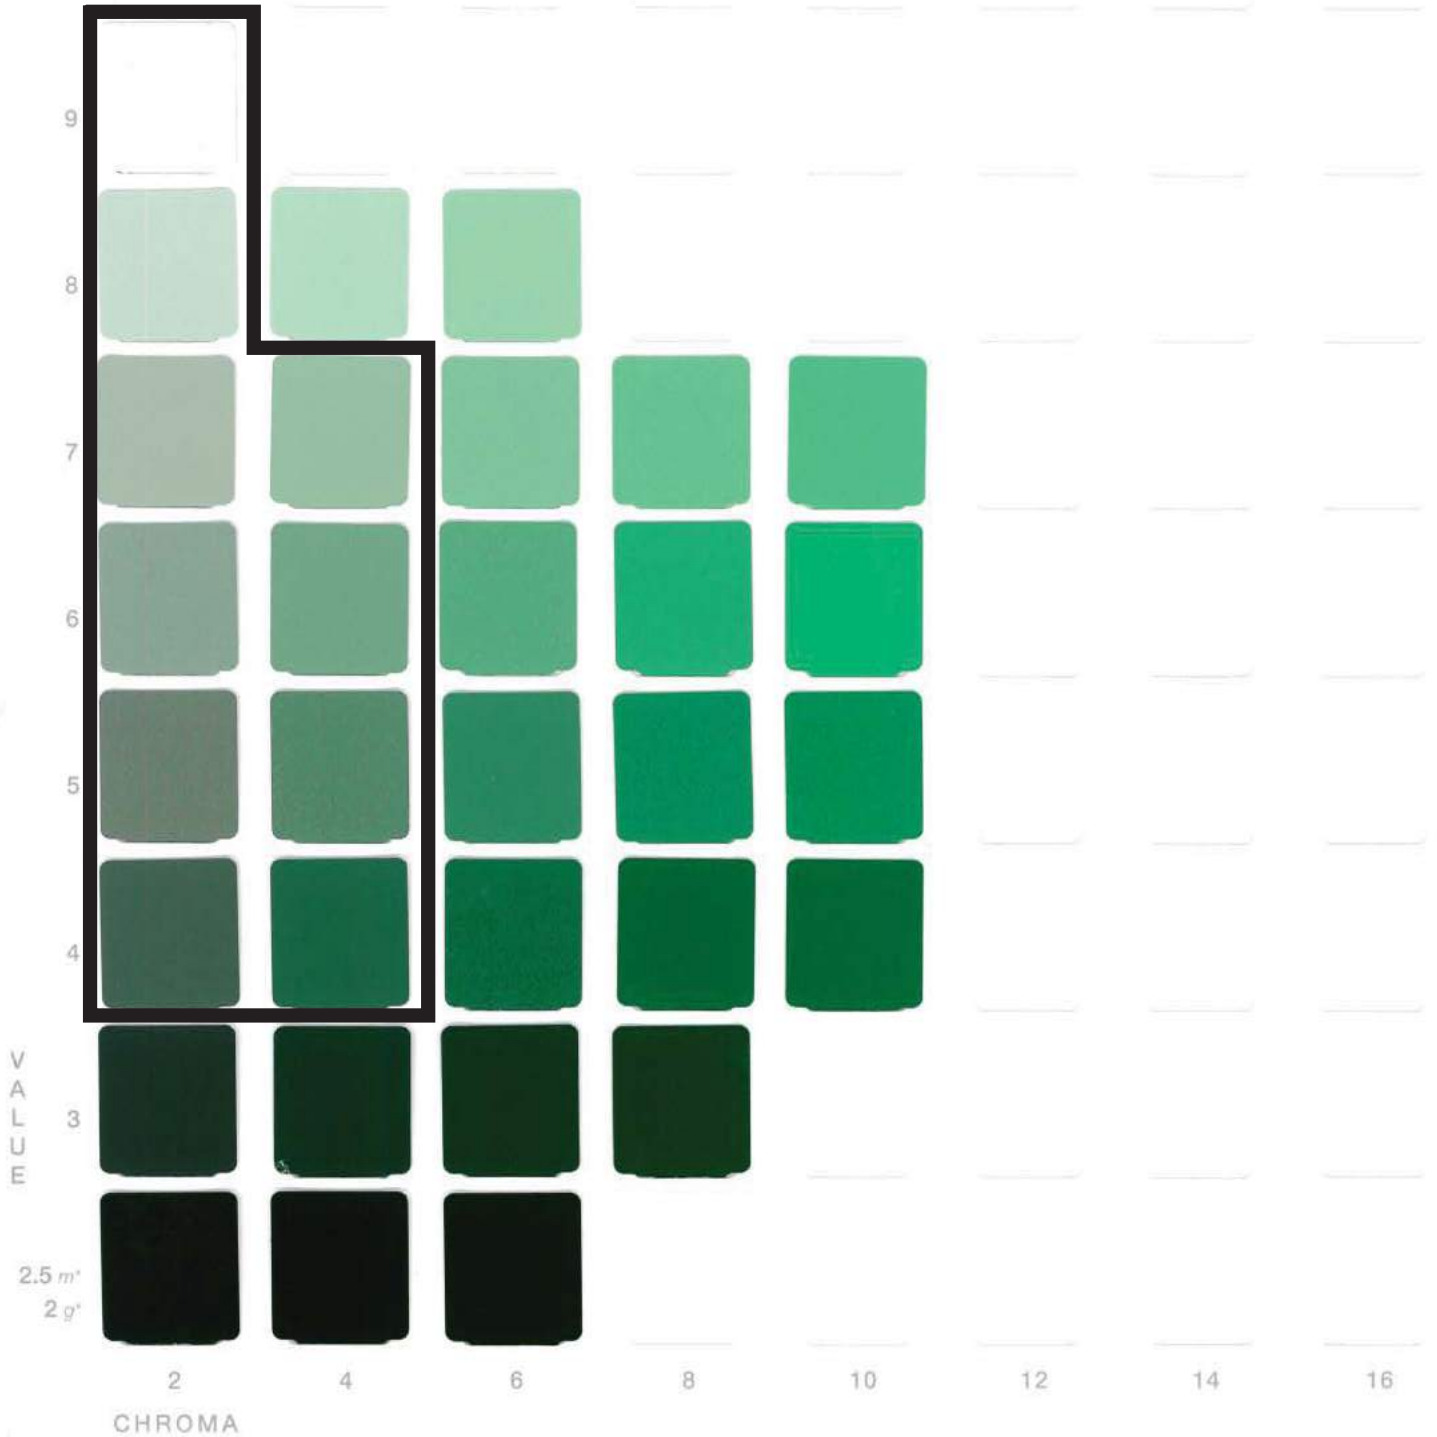

SUPPLEMENTARY COLORS

Exhibit L - Munsell Color Chart

*m = Matte
*g = Glossy

THE MUNSELL BOOK OF COLOR

HUE: 5Y

SUPPLEMENTARY COLORS

Exhibit L - Munsell Color Chart

*m = Matte
*g = Glossy

THE MUNSELL BOOK OF COLOR

HUE: 5GY

Exhibit L - Munsell Color Chart

*m = Matte
*g = Glossy

THE MUNSELL BOOK OF COLOR

HUE: 5G

SUPPLEMENTARY COLORS

Exhibit L - Munsell Color Chart

*m = Matte
'g = Glossy

THE MUNSELL BOOK OF COLOR

HUE: 5BG

SUPPLEMENTARY COLORS

Exhibit L - Munsell Color Chart

^m = Matte
^g = Glossy

THE MUNSELL BOOK OF COLOR

HUE: 5B