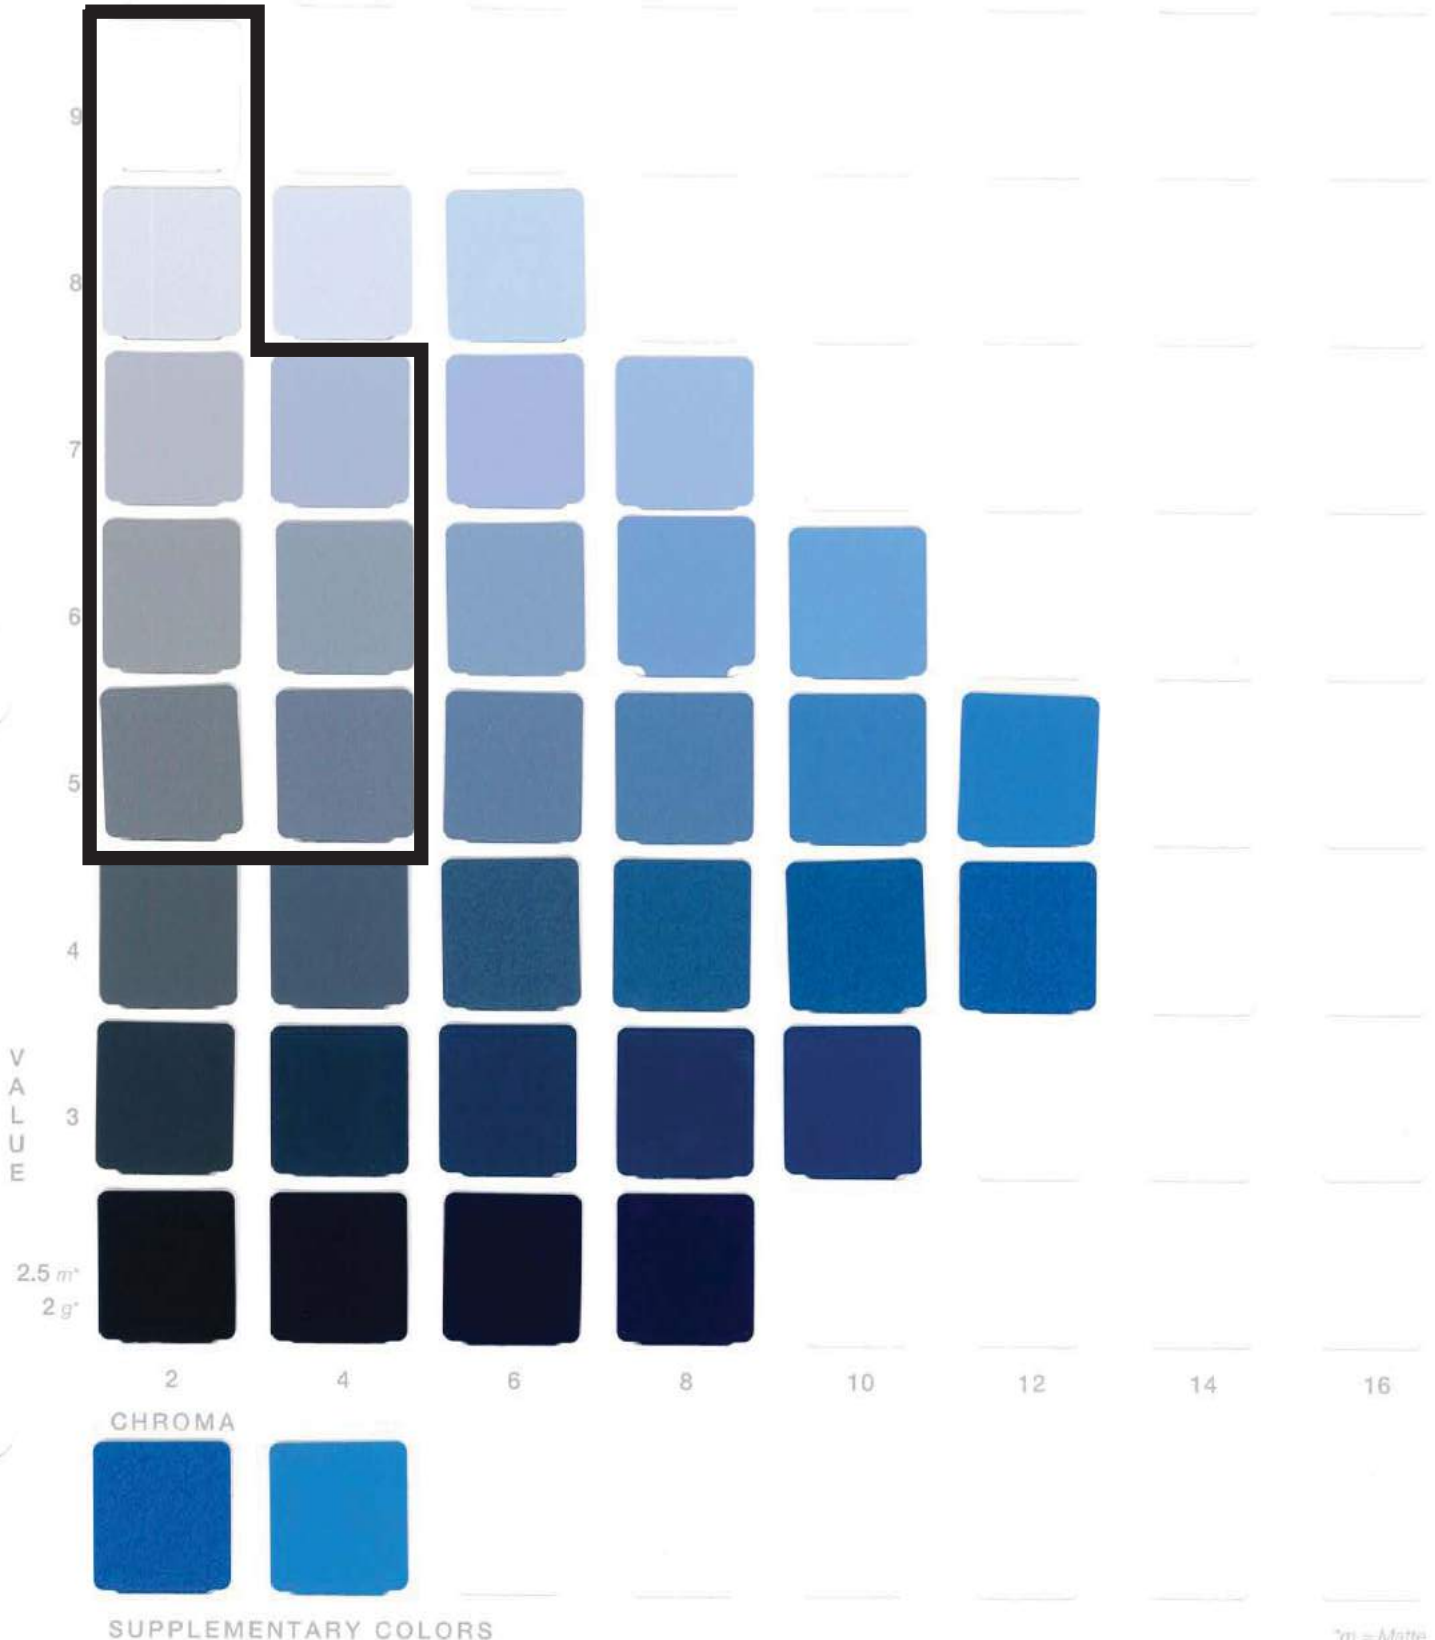

THE MUNSELL BOOK OF COLOR

HUE: 5GY

Exhibit L - Munsell Color Chart

*m = Matte
*g = Glossy

THE MUNSELL BOOK OF COLOR

HUE: 5G

SUPPLEMENTARY COLORS

Exhibit L - Munsell Color Chart

*m = Matte
'g = Glossy

THE MUNSELL BOOK OF COLOR

HUE: 5BG

SUPPLEMENTARY COLORS

Exhibit L - Munsell Color Chart

^m = Matte
^g = Glossy

THE MUNSELL BOOK OF COLOR

HUE: 5B

SUPPLEMENTARY COLORS

Exhibit L - Munsell Color Chart

*m = Matte
*g = Glossy

THE MUNSELL BOOK OF COLOR

HUE: 5PB

Exhibit L - Munsell Color Chart

*m = Matte
*g = Glossy

THE MUNSELL BOOK OF COLOR

HUE: 5P

SUPPLEMENTARY COLORS

Exhibit L - Munsell Color Chart

m = Matte
g = Glossy

THE MUNSELL BOOK OF COLOR

HUE: 5RP

SUPPLEMENTARY COLORS

Exhibit L - Munsell Color Chart