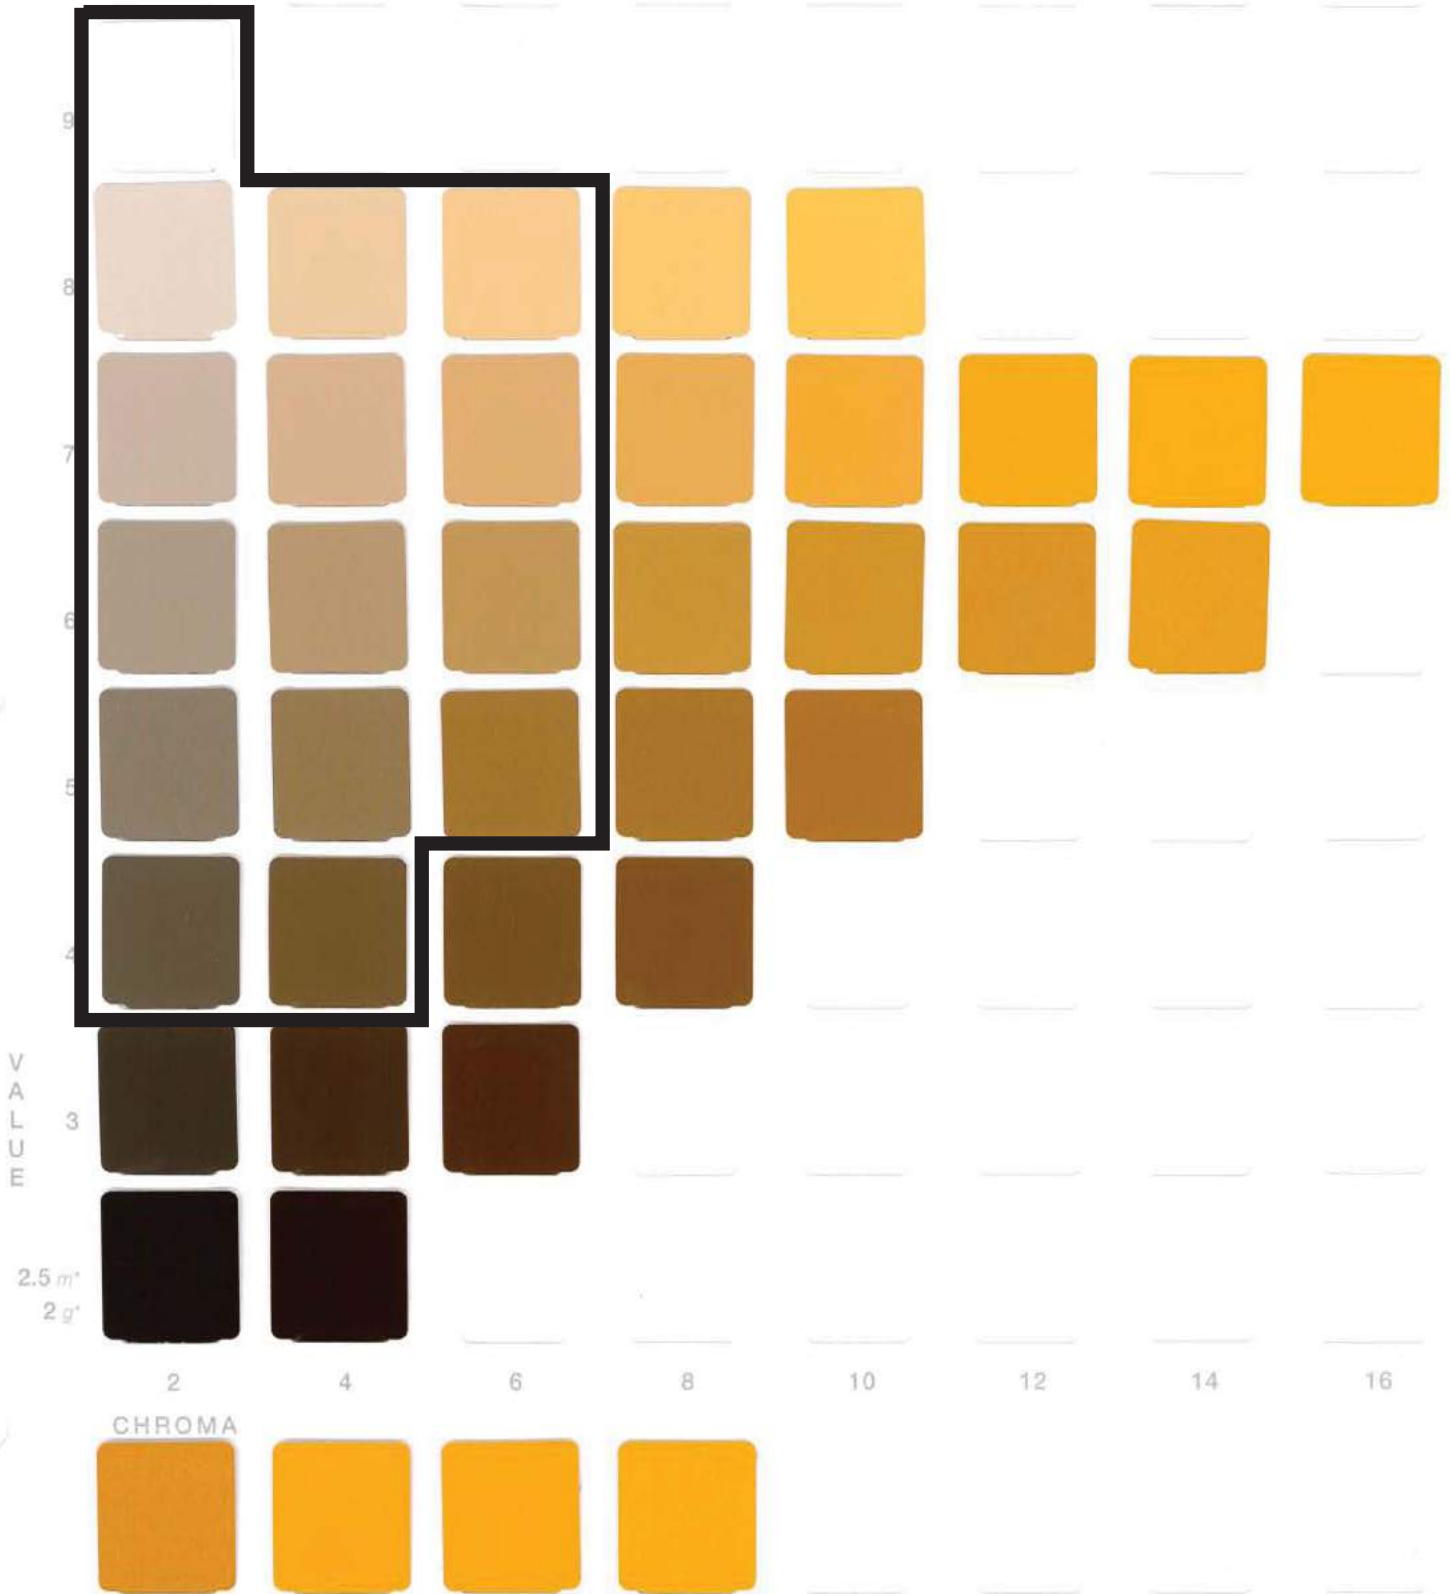

Our Plans Include You

**Farmstead
Munsell Color Chart**

THE MUNSELL BOOK OF COLOR

HUE: 5R

SUPPLEMENTARY COLORS

Exhibit L - Munsell Color Chart

*m = Matte
*g = Glossy

THE MUNSELL BOOK OF COLOR

HUE: 7.5R

SUPPLEMENTARY COLORS

Exhibit L - Munsell Color Chart

*m = Matte
*g = Glossy

THE MUNSELL BOOK OF COLOR

HUE: 2.5YR

SUPPLEMENTARY COLORS

Exhibit L - Munsell Color Chart

^mt = Matte
^gs = Glossy

THE MUNSELL BOOK OF COLOR

HUE: 5YR

SUPPLEMENTARY COLORS

Exhibit L - Munsell Color Chart

*m = Matte
*g = Glossy

THE MUNSELL BOOK OF COLOR

HUE: 7.5YR

SUPPLEMENTARY COLORS

Exhibit L - Munsell Color Chart

*m = Matte
*g = Glossy

THE MUNSELL BOOK OF COLOR

HUE: 5Y

SUPPLEMENTARY COLORS

Exhibit L - Munsell Color Chart

*m = Matte
*g = Glossy