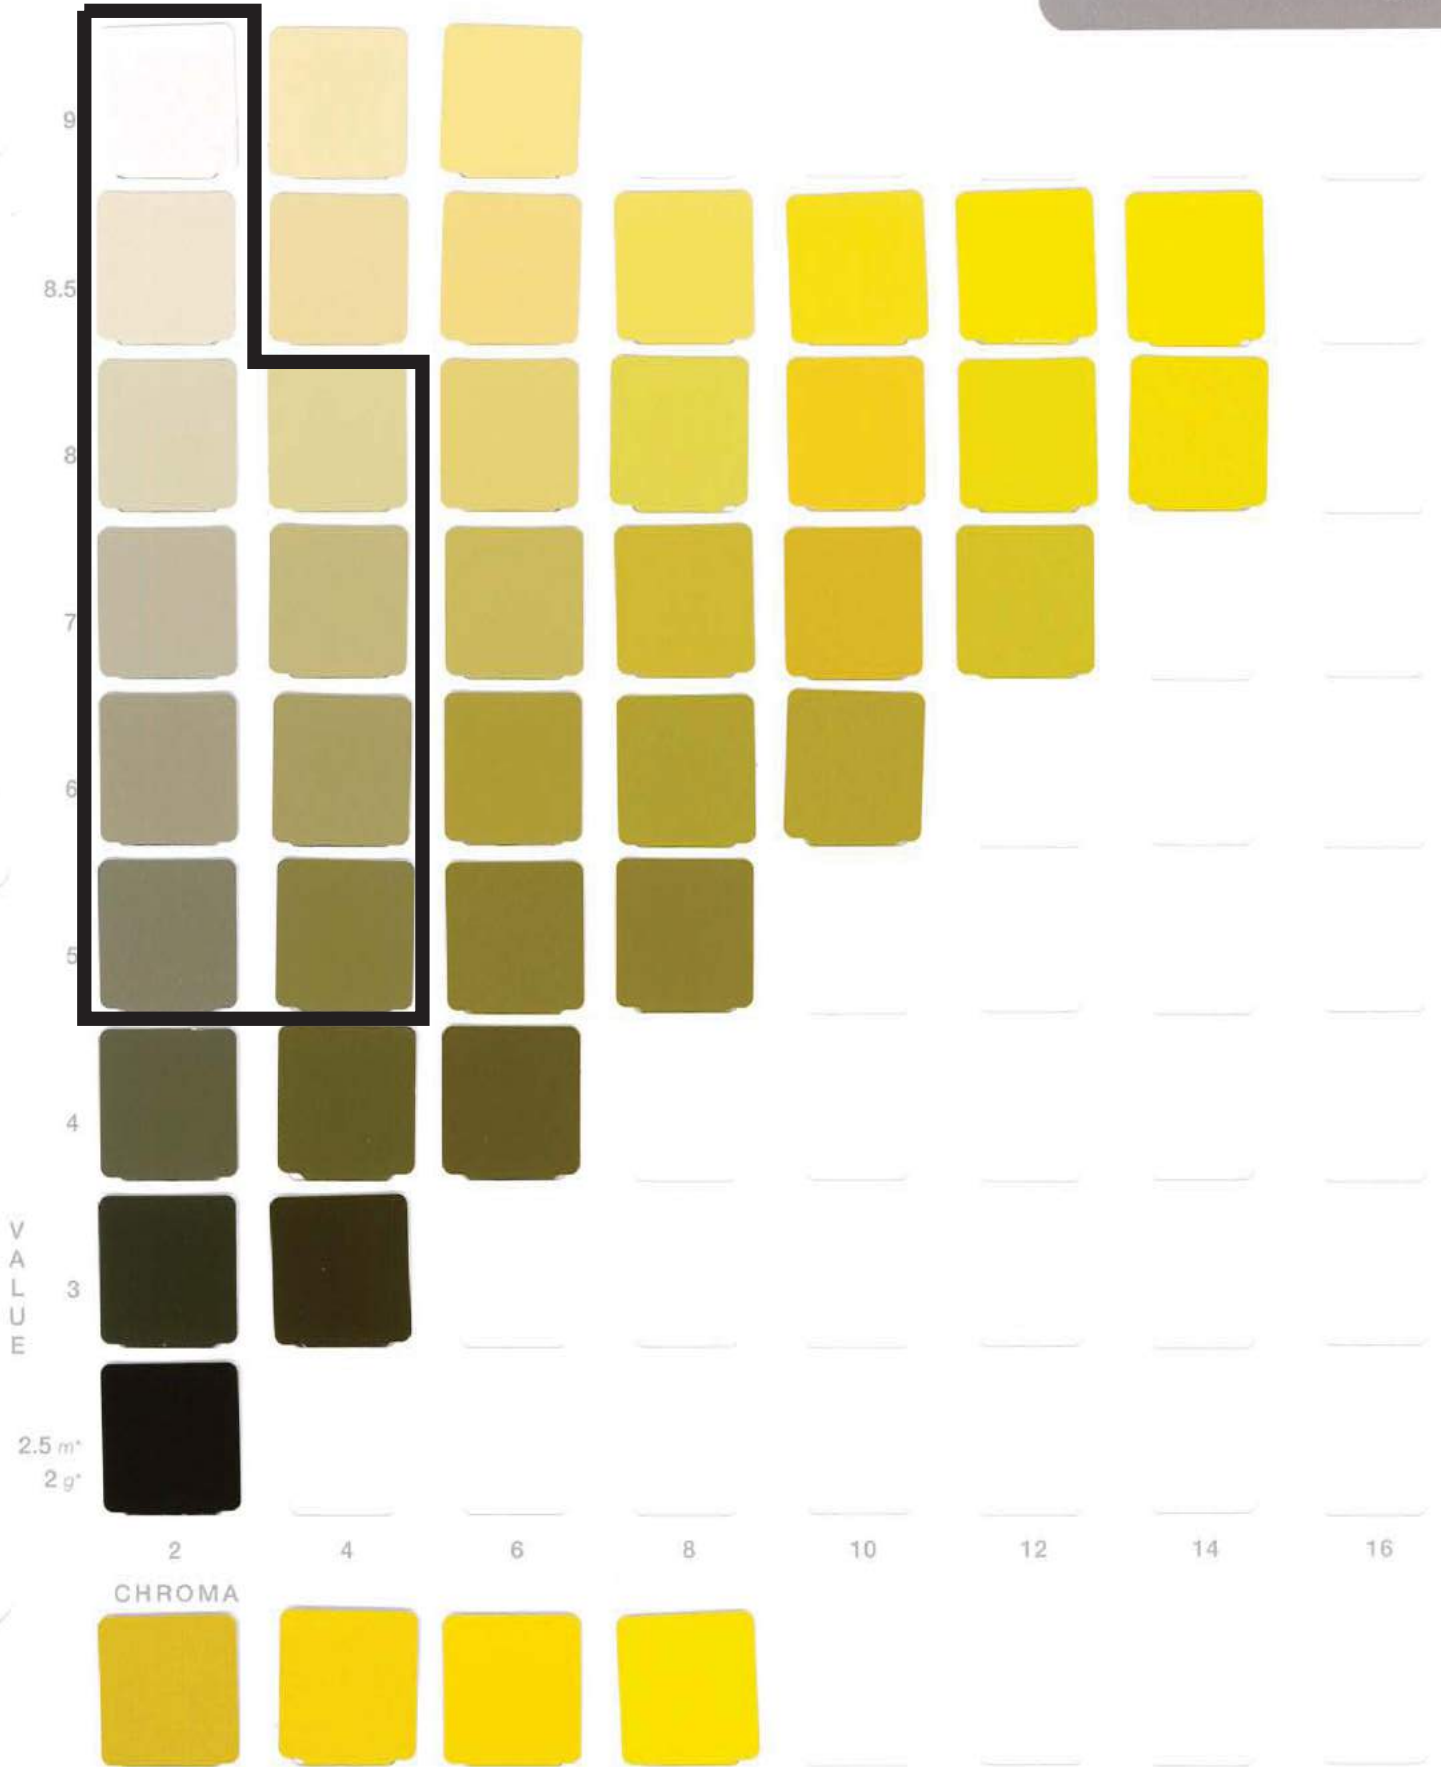

Our Plans Include You

**Farmstead
Munsell Color Chart**

THE MUNSELL BOOK OF COLOR

HUE: 5R

SUPPLEMENTARY COLORS

Exhibit L - Munsell Color Chart

*m = Matte
*g = Glossy

THE MUNSELL BOOK OF COLOR

HUE: 7.5R

SUPPLEMENTARY COLORS

Exhibit L - Munsell Color Chart

*m = Matte
*g = Glossy

THE MUNSELL BOOK OF COLOR

HUE: 2.5YR

SUPPLEMENTARY COLORS

Exhibit L - Munsell Color Chart

^mt = Matte
^gs = Glossy

THE MUNSELL BOOK OF COLOR

HUE: 5YR

SUPPLEMENTARY COLORS

Exhibit L - Munsell Color Chart

*m = Matte
*g = Glossy

THE MUNSELL BOOK OF COLOR

HUE: 7.5YR

SUPPLEMENTARY COLORS

Exhibit L - Munsell Color Chart

*m = Matte
*g = Glossy

THE MUNSELL BOOK OF COLOR

HUE: 5Y

SUPPLEMENTARY COLORS

Exhibit L - Munsell Color Chart

*m = Matte
*g = Glossy