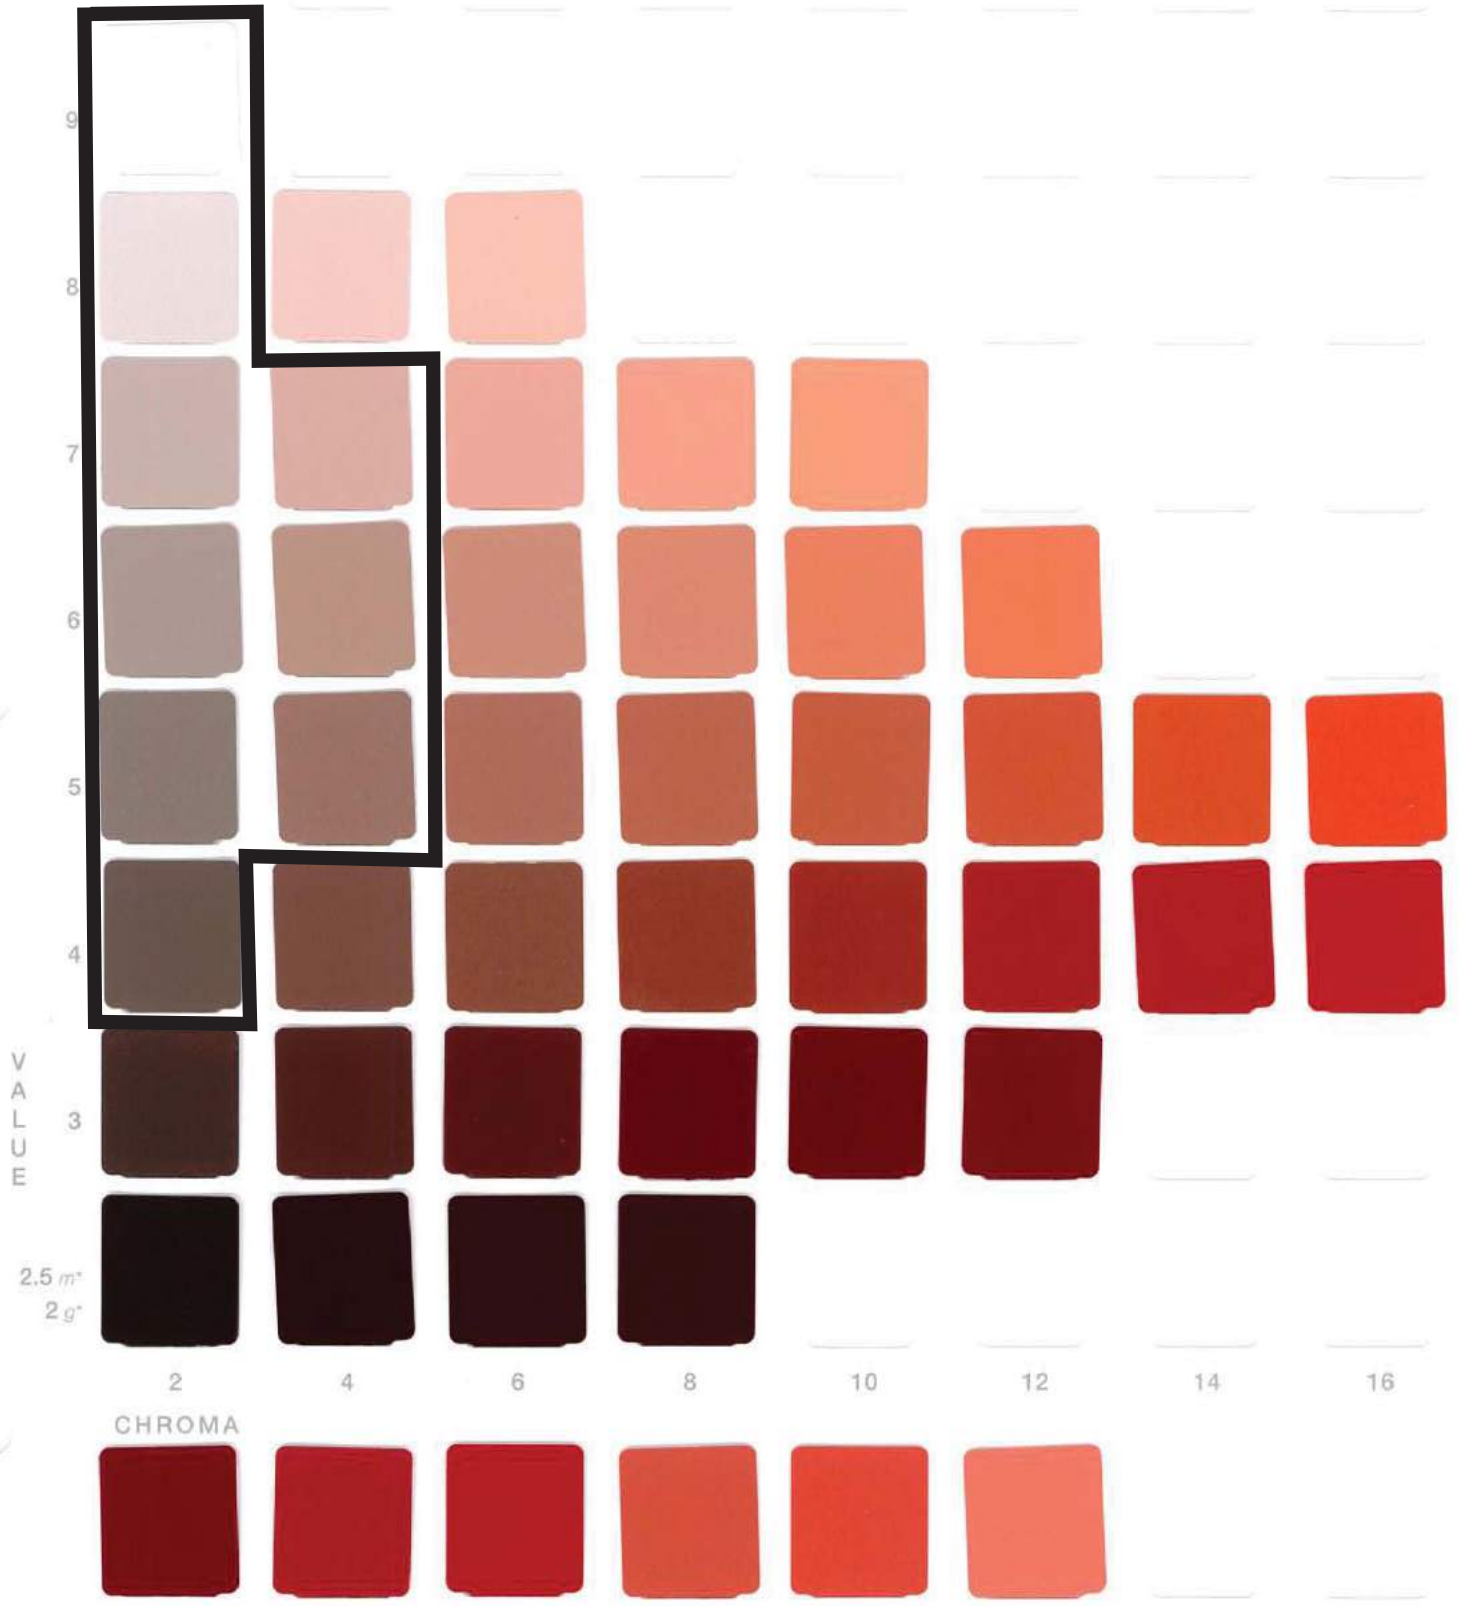

Our Plans Include You

**Farmstead
Munsell Color Chart**

THE MUNSELL BOOK OF COLOR

HUE: 5R

SUPPLEMENTARY COLORS

Exhibit L - Munsell Color Chart

*m = Matte
*g = Glossy

THE MUNSELL BOOK OF COLOR

HUE: 7.5R

SUPPLEMENTARY COLORS

Exhibit L - Munsell Color Chart

*m = Matte
*g = Glossy

THE MUNSELL BOOK OF COLOR

HUE: 2.5YR

SUPPLEMENTARY COLORS

Exhibit L - Munsell Color Chart

^mt = Matte
^gs = Glossy

THE MUNSELL BOOK OF COLOR

HUE: 5YR

SUPPLEMENTARY COLORS

Exhibit L - Munsell Color Chart

*m = Matte
*g = Glossy

THE MUNSELL BOOK OF COLOR

HUE: 7.5YR

SUPPLEMENTARY COLORS

Exhibit L - Munsell Color Chart

*m = Matte
*g = Glossy

THE MUNSELL BOOK OF COLOR

HUE: 5Y

SUPPLEMENTARY COLORS

Exhibit L - Munsell Color Chart

*m = Matte
*g = Glossy