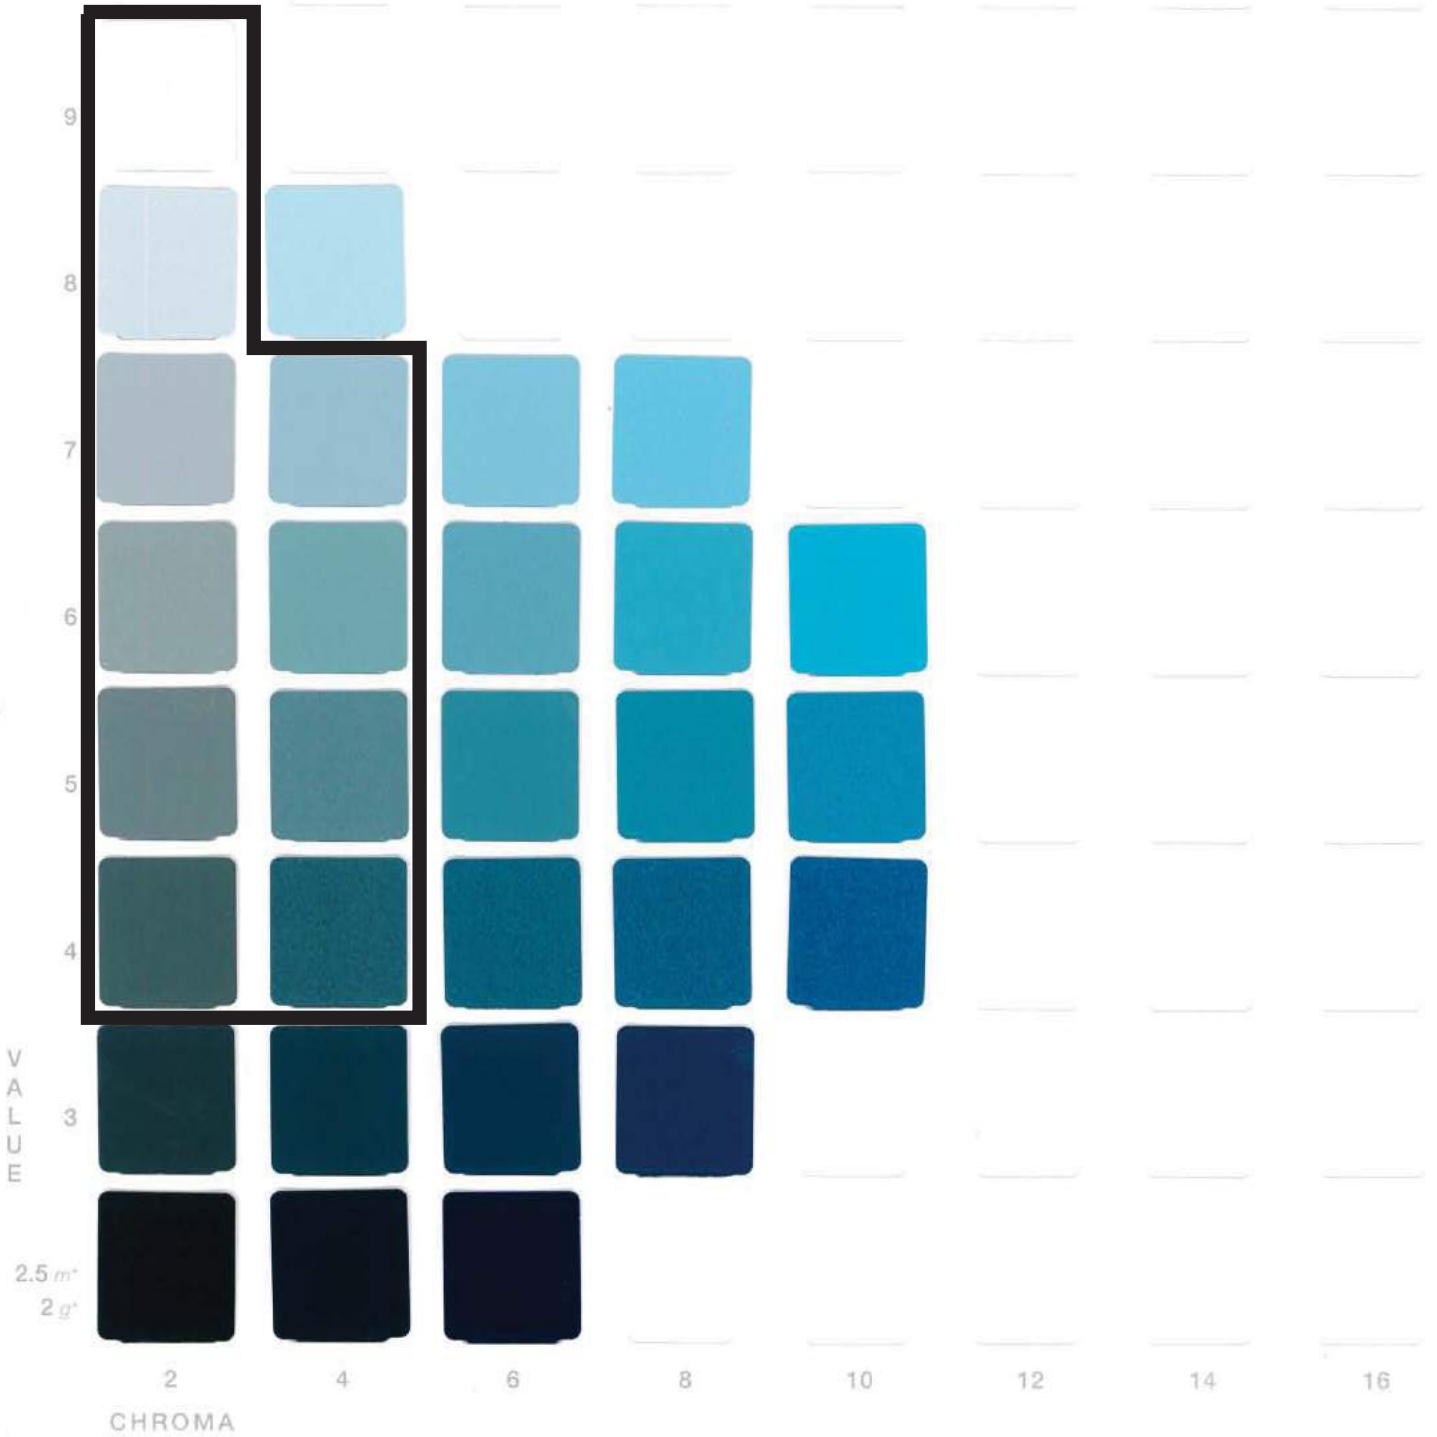

SUPPLEMENTARY COLORS

Exhibit L - Munsell Color Chart

*m = Matte
*g = Glossy

THE MUNSELL BOOK OF COLOR

HUE: 5Y

SUPPLEMENTARY COLORS

Exhibit L - Munsell Color Chart

*m = Matte
*g = Glossy

THE MUNSELL BOOK OF COLOR

HUE: 5GY

Exhibit L - Munsell Color Chart

*m = Matte
*g = Glossy

THE MUNSELL BOOK OF COLOR

HUE: 5G

SUPPLEMENTARY COLORS

Exhibit L - Munsell Color Chart

*m = Matte
'g = Glossy

THE MUNSELL BOOK OF COLOR

HUE: 5BG

SUPPLEMENTARY COLORS

Exhibit L - Munsell Color Chart

^m = Matte
^g = Glossy

THE MUNSELL BOOK OF COLOR

HUE: 5B

SUPPLEMENTARY COLORS

Exhibit L - Munsell Color Chart

*m = Matte
*g = Glossy

THE MUNSELL BOOK OF COLOR

HUE: 5PB

Exhibit L - Munsell Color Chart

*m = Matte
*g = Glossy

THE MUNSELL BOOK OF COLOR