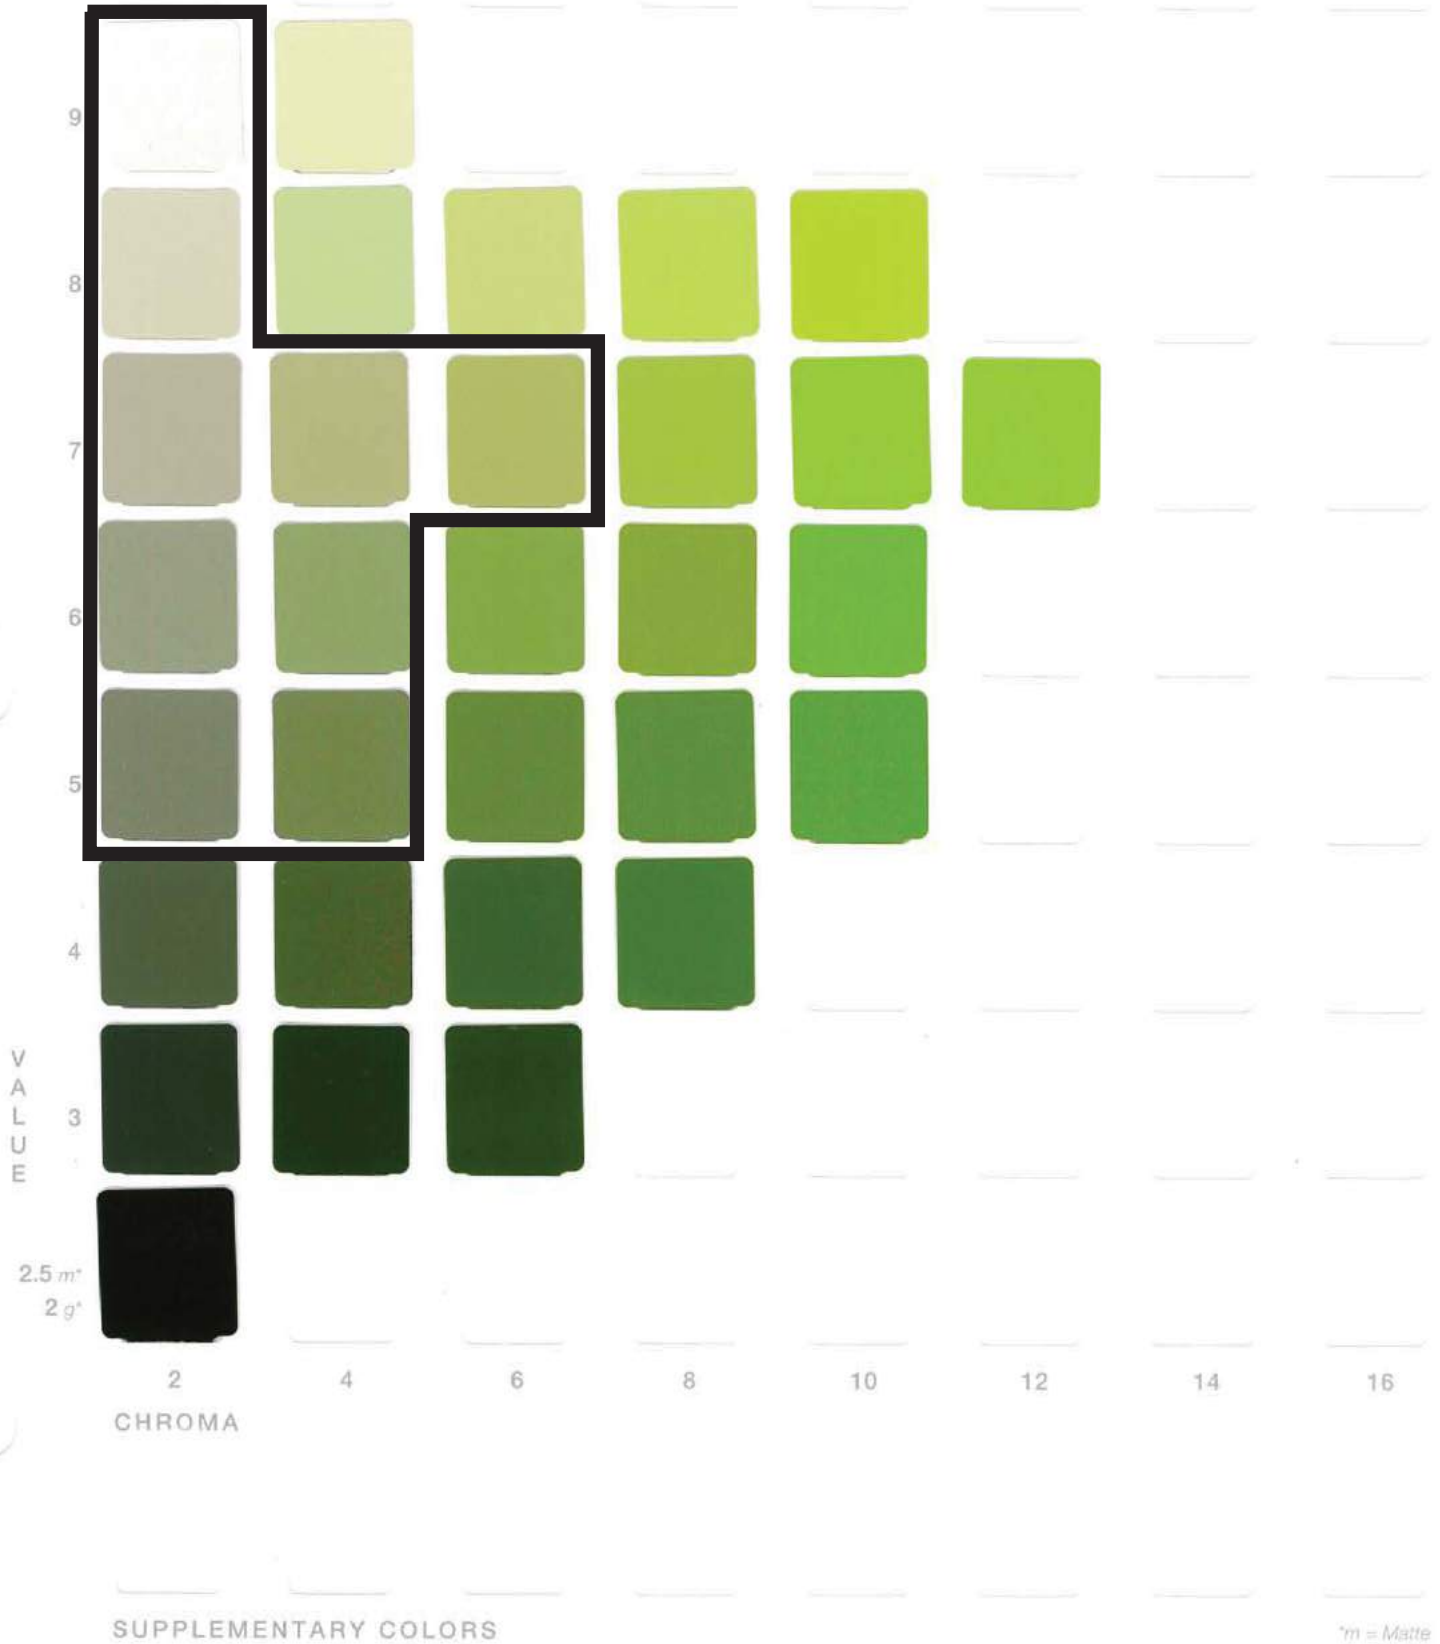

SUPPLEMENTARY COLORS

Exhibit L - Munsell Color Chart

*m = Matte
*g = Glossy

THE MUNSELL BOOK OF COLOR

HUE: 5Y

SUPPLEMENTARY COLORS

Exhibit L - Munsell Color Chart

*m = Matte
*g = Glossy

THE MUNSELL BOOK OF COLOR

HUE: 5GY

Exhibit L - Munsell Color Chart

*m = Matte
*g = Glossy

THE MUNSELL BOOK OF COLOR

HUE: 5G

SUPPLEMENTARY COLORS

Exhibit L - Munsell Color Chart

*m = Matte
'g = Glossy

THE MUNSELL BOOK OF COLOR

HUE: 5BG

SUPPLEMENTARY COLORS

Exhibit L - Munsell Color Chart

^m = Matte
^g = Glossy

THE MUNSELL BOOK OF COLOR

HUE: 5B

SUPPLEMENTARY COLORS

Exhibit L - Munsell Color Chart

*m = Matte
*g = Glossy

THE MUNSELL BOOK OF COLOR

HUE: 5PB

Exhibit L - Munsell Color Chart

*m = Matte
*g = Glossy

THE MUNSELL BOOK OF COLOR