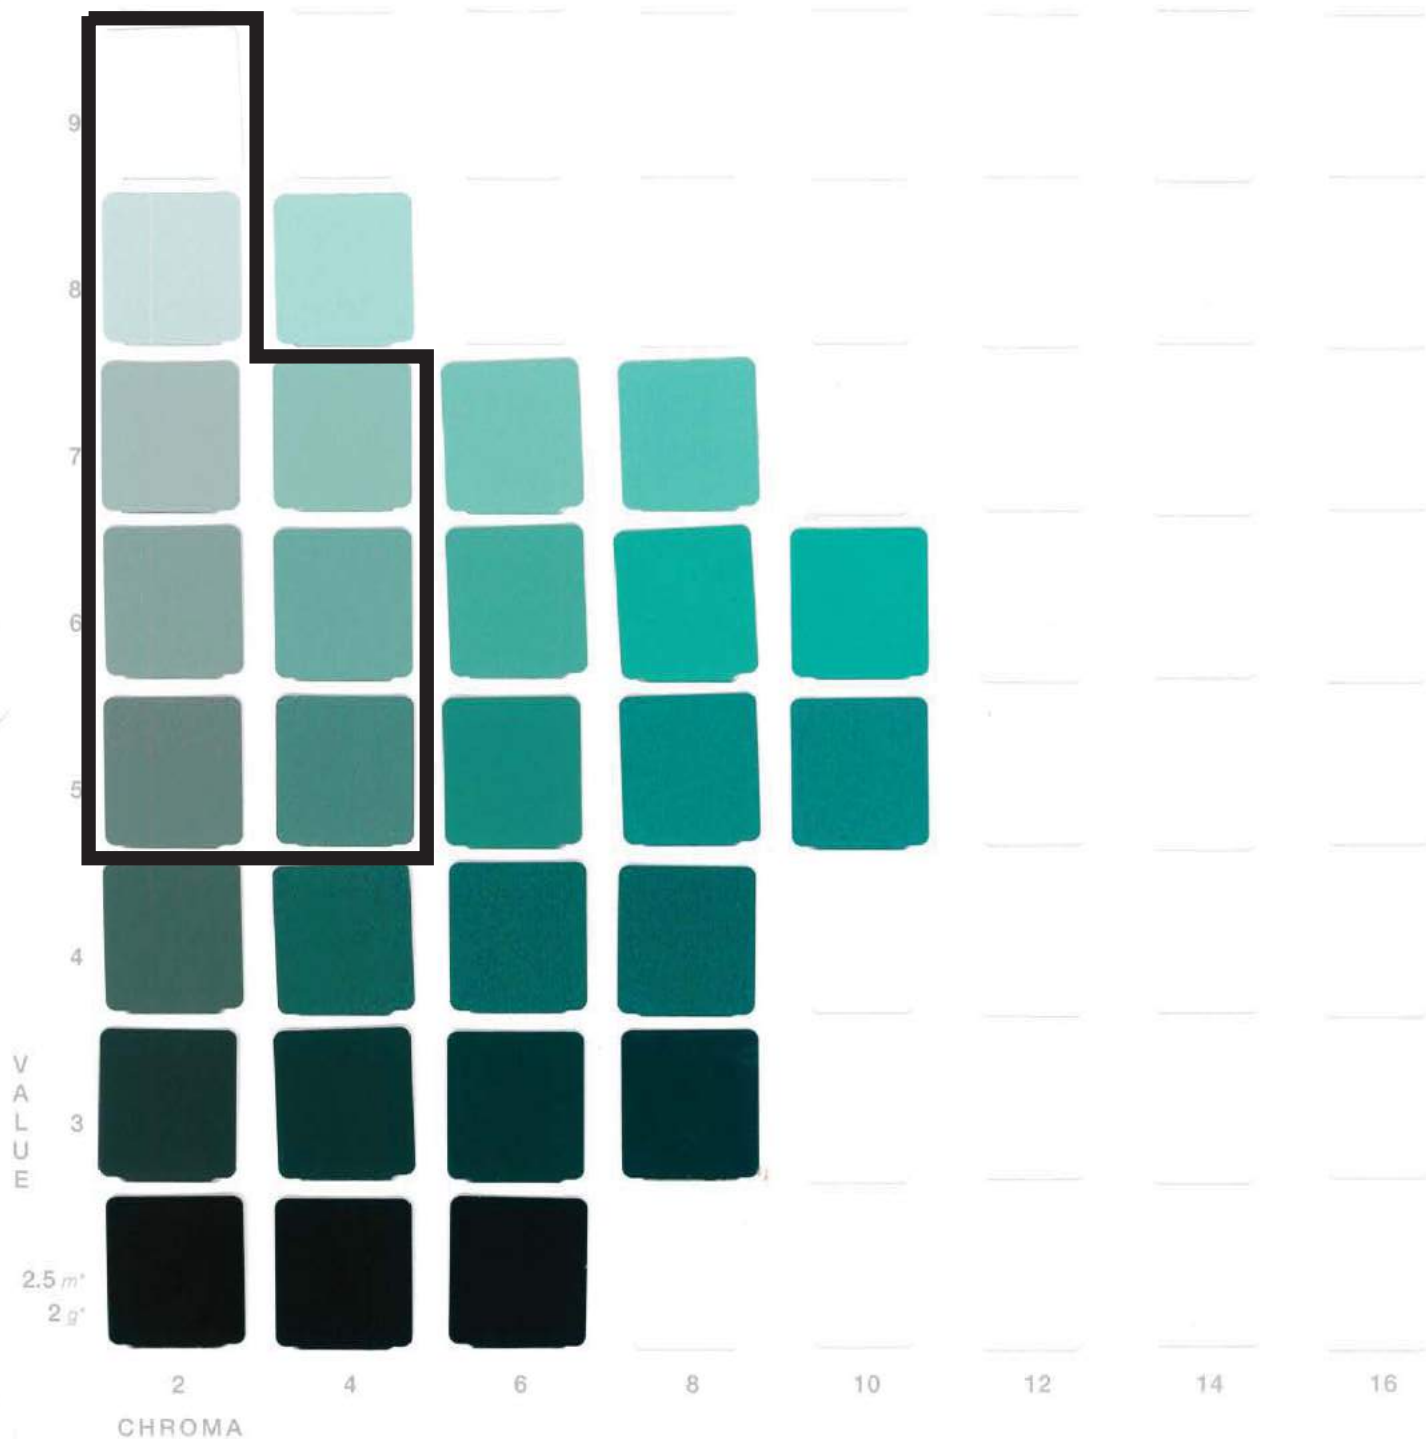

SUPPLEMENTARY COLORS

Exhibit L - Munsell Color Chart

*m = Matte
*g = Glossy

THE MUNSELL BOOK OF COLOR

HUE: 5Y

SUPPLEMENTARY COLORS

Exhibit L - Munsell Color Chart

*m = Matte
*g = Glossy

THE MUNSELL BOOK OF COLOR

HUE: 5GY

Exhibit L - Munsell Color Chart

*m = Matte
*g = Glossy

THE MUNSELL BOOK OF COLOR

HUE: 5G

SUPPLEMENTARY COLORS

Exhibit L - Munsell Color Chart

*m = Matte
'g = Glossy

THE MUNSELL BOOK OF COLOR

HUE: 5BG

SUPPLEMENTARY COLORS

Exhibit L - Munsell Color Chart

^m = Matte
^g = Glossy

THE MUNSELL BOOK OF COLOR

HUE: 5B

SUPPLEMENTARY COLORS

Exhibit L - Munsell Color Chart

*m = Matte
*g = Glossy

THE MUNSELL BOOK OF COLOR

HUE: 5PB

Exhibit L - Munsell Color Chart

*m = Matte
*g = Glossy

THE MUNSELL BOOK OF COLOR