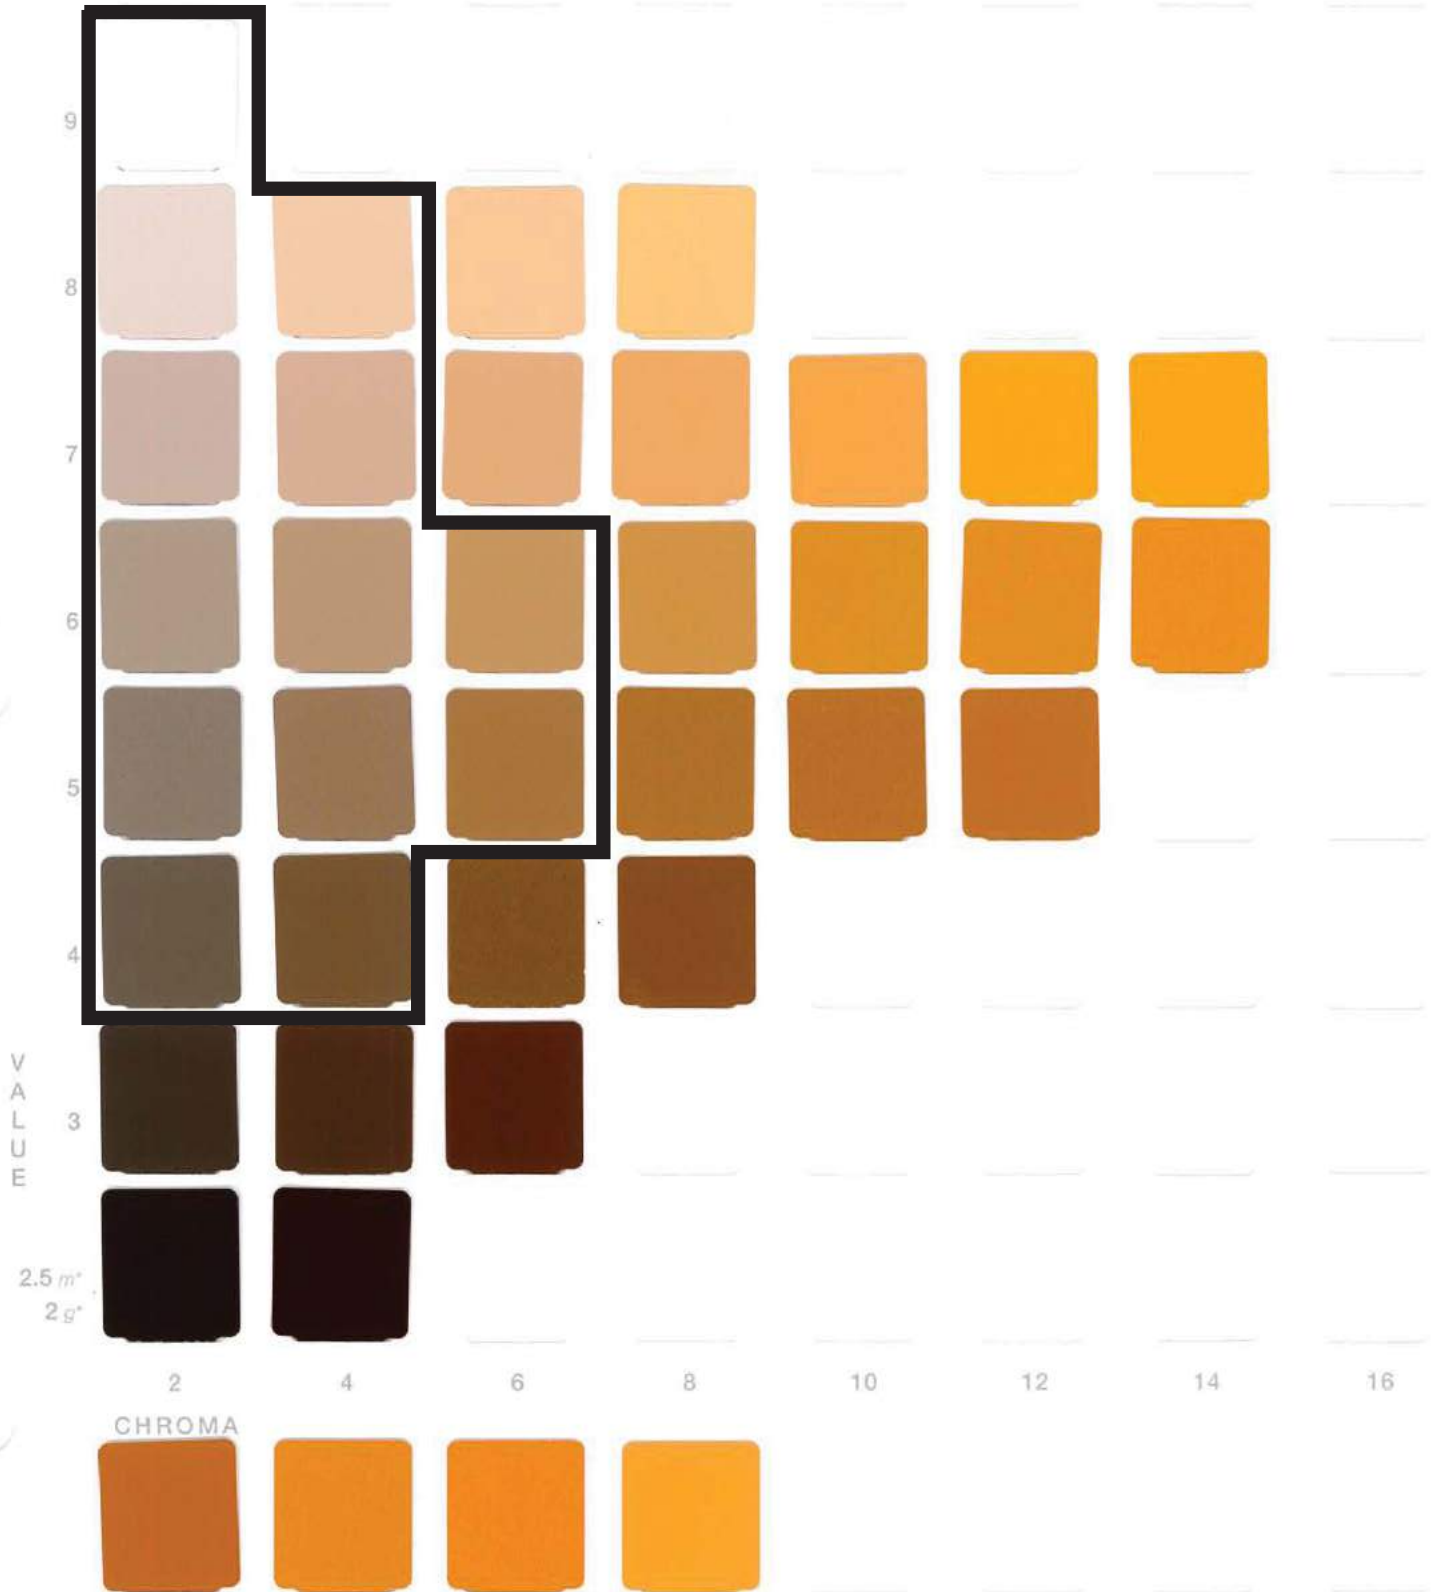

Our Plans Include You

**Farmstead
Munsell Color Chart**

THE MUNSELL BOOK OF COLOR

HUE: 5R

SUPPLEMENTARY COLORS

Exhibit L - Munsell Color Chart

*m = Matte
*g = Glossy

THE MUNSELL BOOK OF COLOR

HUE: 7.5R

SUPPLEMENTARY COLORS

Exhibit L - Munsell Color Chart

*m = Matte
*g = Glossy

THE MUNSELL BOOK OF COLOR

HUE: 2.5YR

SUPPLEMENTARY COLORS

Exhibit L - Munsell Color Chart

^mt = Matte
^gs = Glossy

THE MUNSELL BOOK OF COLOR

HUE: 5YR

SUPPLEMENTARY COLORS

Exhibit L - Munsell Color Chart

*m = Matte
*g = Glossy

THE MUNSELL BOOK OF COLOR

HUE: 7.5YR

SUPPLEMENTARY COLORS

Exhibit L - Munsell Color Chart

*m = Matte
*g = Glossy

THE MUNSELL BOOK OF COLOR

HUE: 5Y

SUPPLEMENTARY COLORS

Exhibit L - Munsell Color Chart

*m = Matte
*g = Glossy