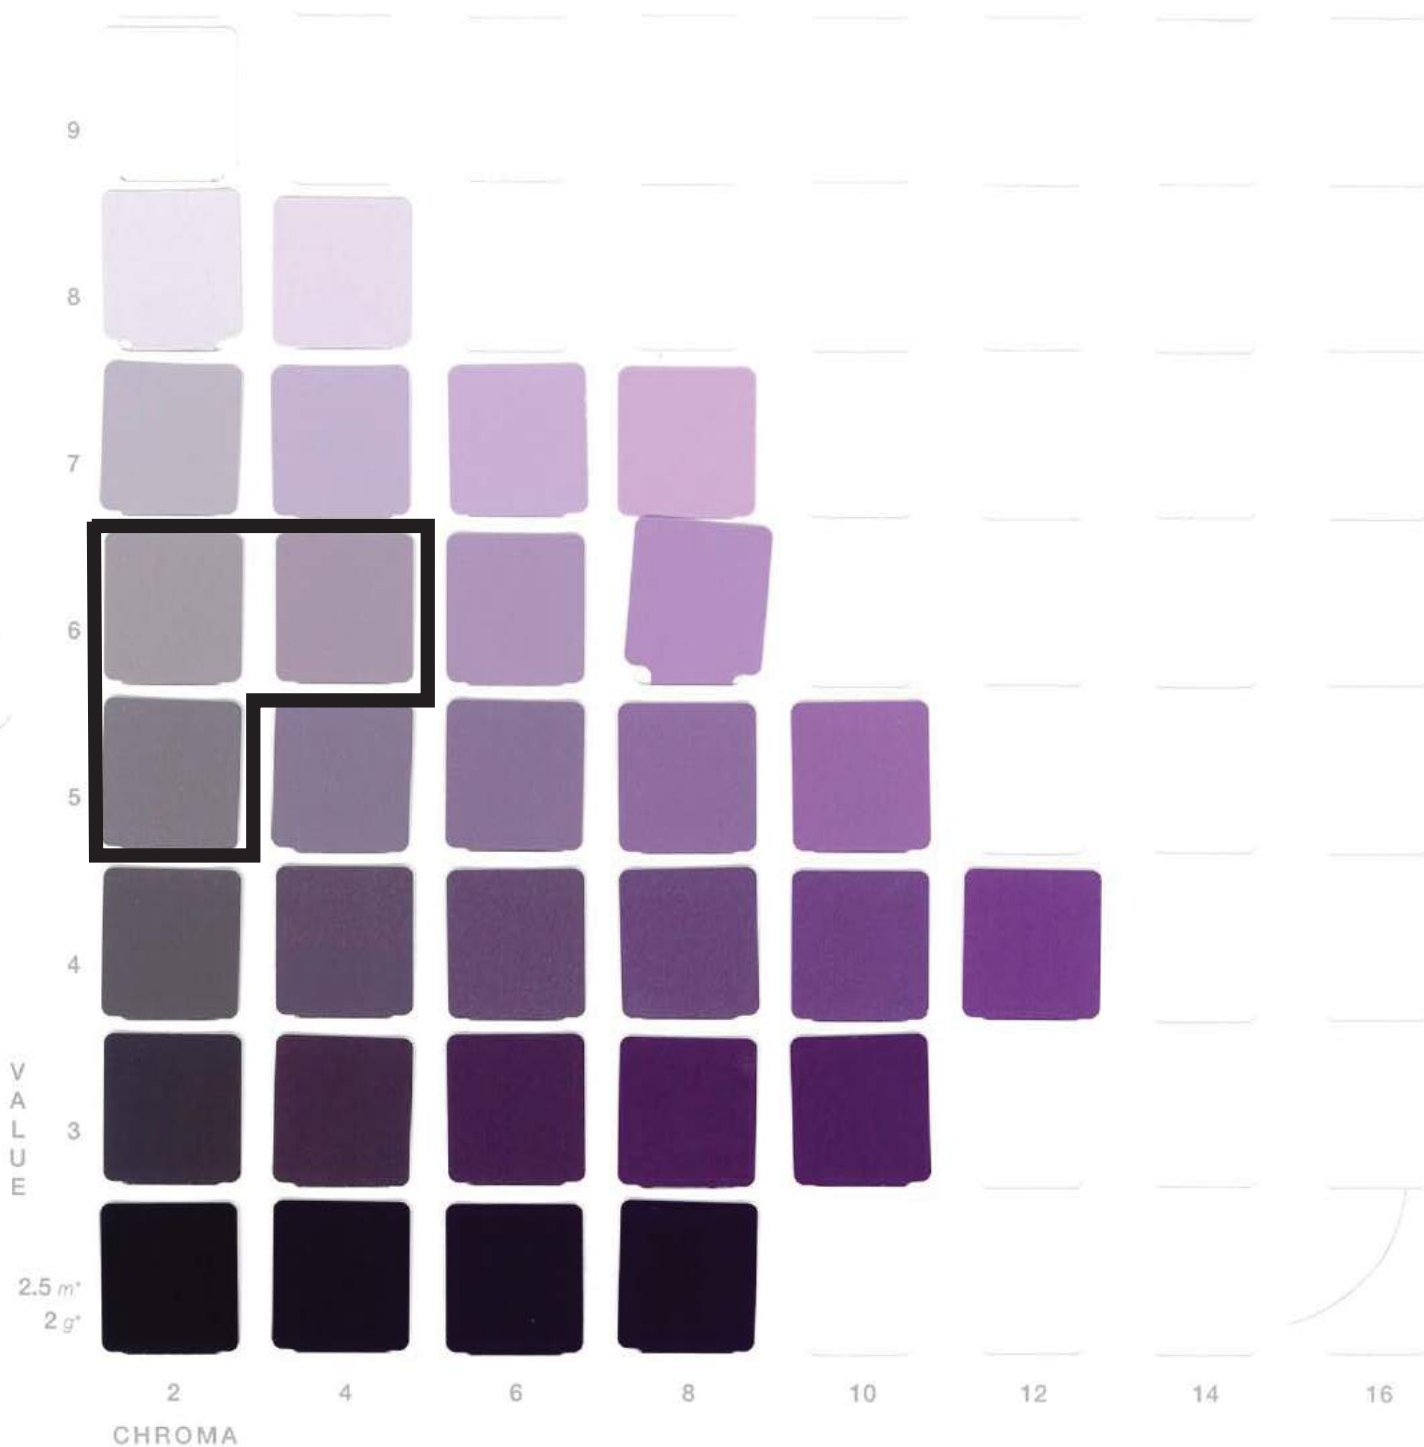

THE MUNSELL BOOK OF COLOR

HUE: 5GY

Exhibit L - Munsell Color Chart

*m = Matte
*g = Glossy

THE MUNSELL BOOK OF COLOR

HUE: 5G

SUPPLEMENTARY COLORS

Exhibit L - Munsell Color Chart

*m = Matte
'g = Glossy

THE MUNSELL BOOK OF COLOR

HUE: 5BG

SUPPLEMENTARY COLORS

Exhibit L - Munsell Color Chart

^m = Matte
^g = Glossy

THE MUNSELL BOOK OF COLOR

HUE: 5B

SUPPLEMENTARY COLORS

Exhibit L - Munsell Color Chart

*m = Matte
*g = Glossy

THE MUNSELL BOOK OF COLOR

HUE: 5PB

Exhibit L - Munsell Color Chart

*m = Matte
*g = Glossy

THE MUNSELL BOOK OF COLOR

HUE: 5P

SUPPLEMENTARY COLORS

Exhibit L - Munsell Color Chart

m = Matte
g = Glossy

THE MUNSELL BOOK OF COLOR

HUE: 5RP

SUPPLEMENTARY COLORS

Exhibit L - Munsell Color Chart