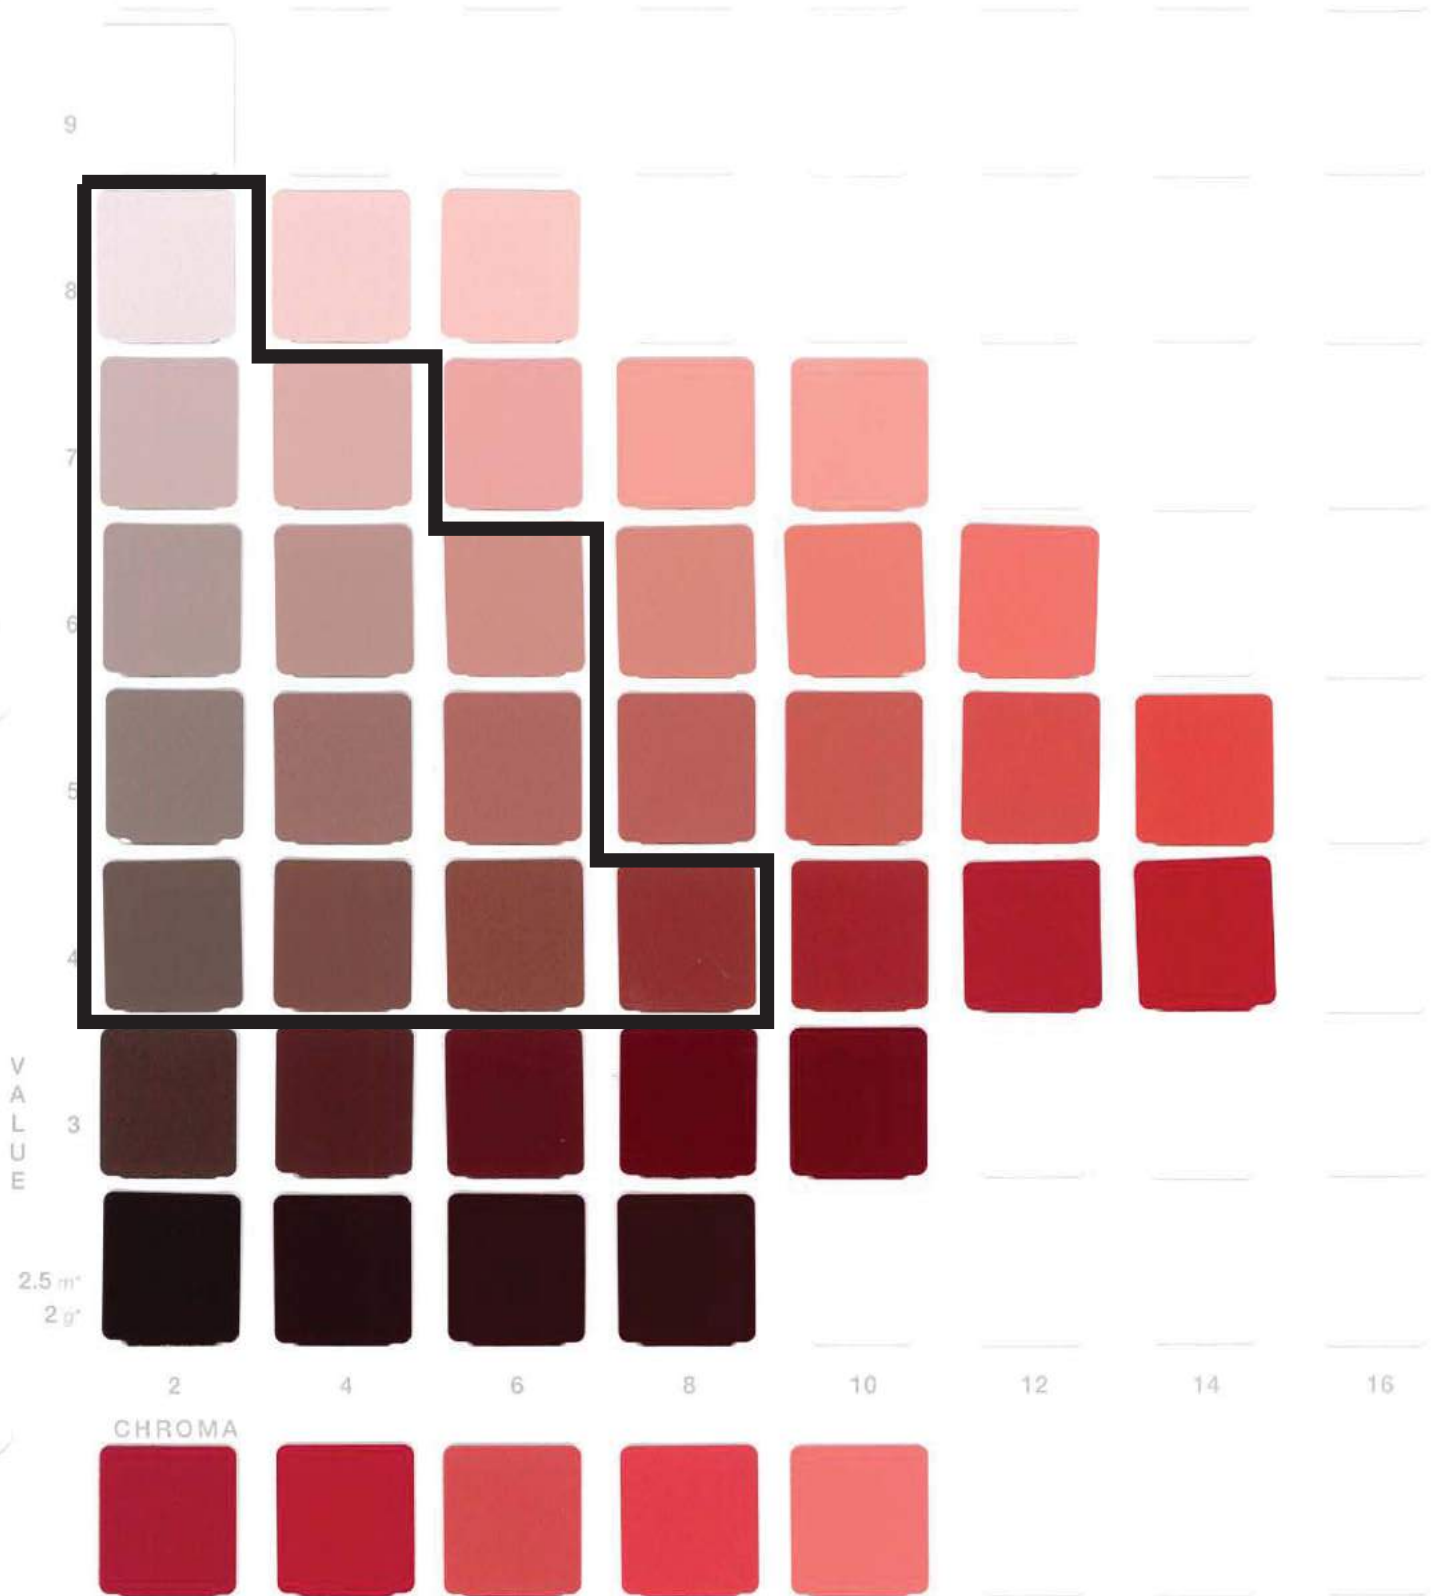

Our Plans Include You

**Farmstead
Munsell Color Chart**

THE MUNSELL BOOK OF COLOR

HUE: 5R

SUPPLEMENTARY COLORS

Exhibit L - Munsell Color Chart

*m = Matte
*g = Glossy

THE MUNSELL BOOK OF COLOR

HUE: 7.5R

SUPPLEMENTARY COLORS

Exhibit L - Munsell Color Chart

*m = Matte
*g = Glossy

THE MUNSELL BOOK OF COLOR

HUE: 2.5YR

SUPPLEMENTARY COLORS

Exhibit L - Munsell Color Chart